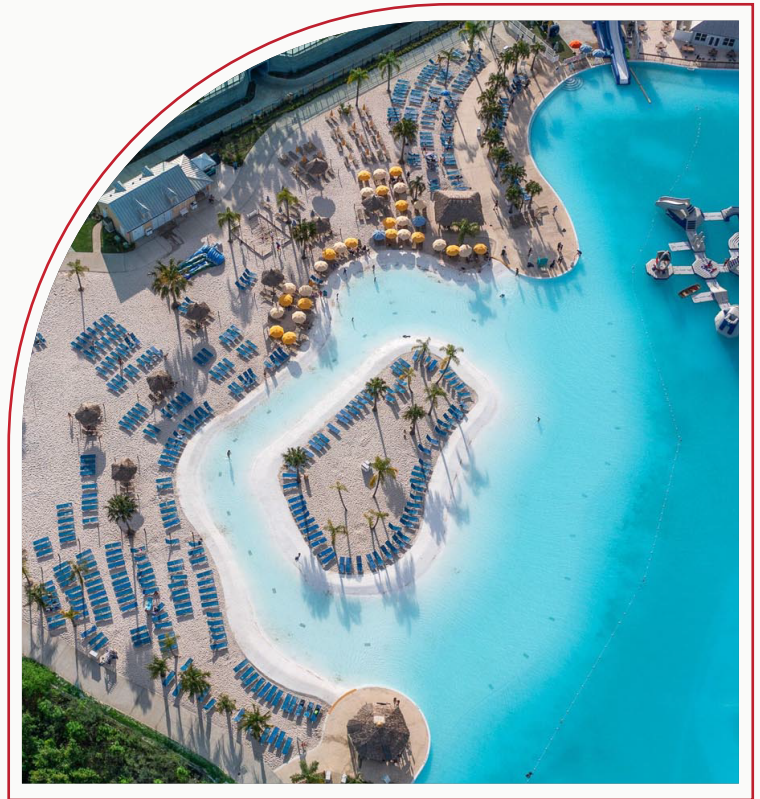

HARRIER

REAL ESTATE MEDIA

harrierremc.com

Price Guide

Photography

0-1500 Sqft	\$130
1501-2000 Sqft	\$150
2001-2500 sqft.....	\$175
2501-3000 sqft.....	\$200

Drone

Drone add on	\$25
Twilight add on	\$15
Virtual Staging.....	\$20 per photo
Drone Only Shoots.....	\$100 for 10 photos
Property Outline In Drone Shots.....	\$5 per photo