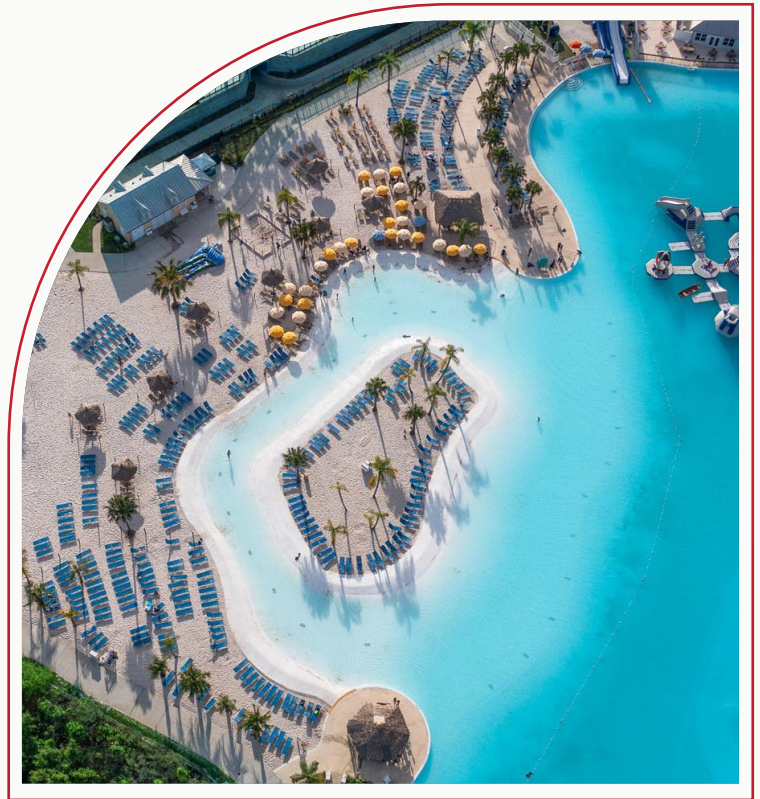

HARRIER

REAL ESTATE MEDIA

harrierremc.com

Price Guide

Photography

0-1500 Sqft	\$130
1501-2000 Sqft	\$150
2001-2500 sqft.....	\$175
2501-3000 sqft.....	\$200

Drone

Drone add on	\$25
Twilight add on.....	\$15
Virtual Staging.....	\$20 per photo
Drone Only Shoots.....	\$100 for 10 photos
Property Outline In Drone Shots.....	\$5 per photo